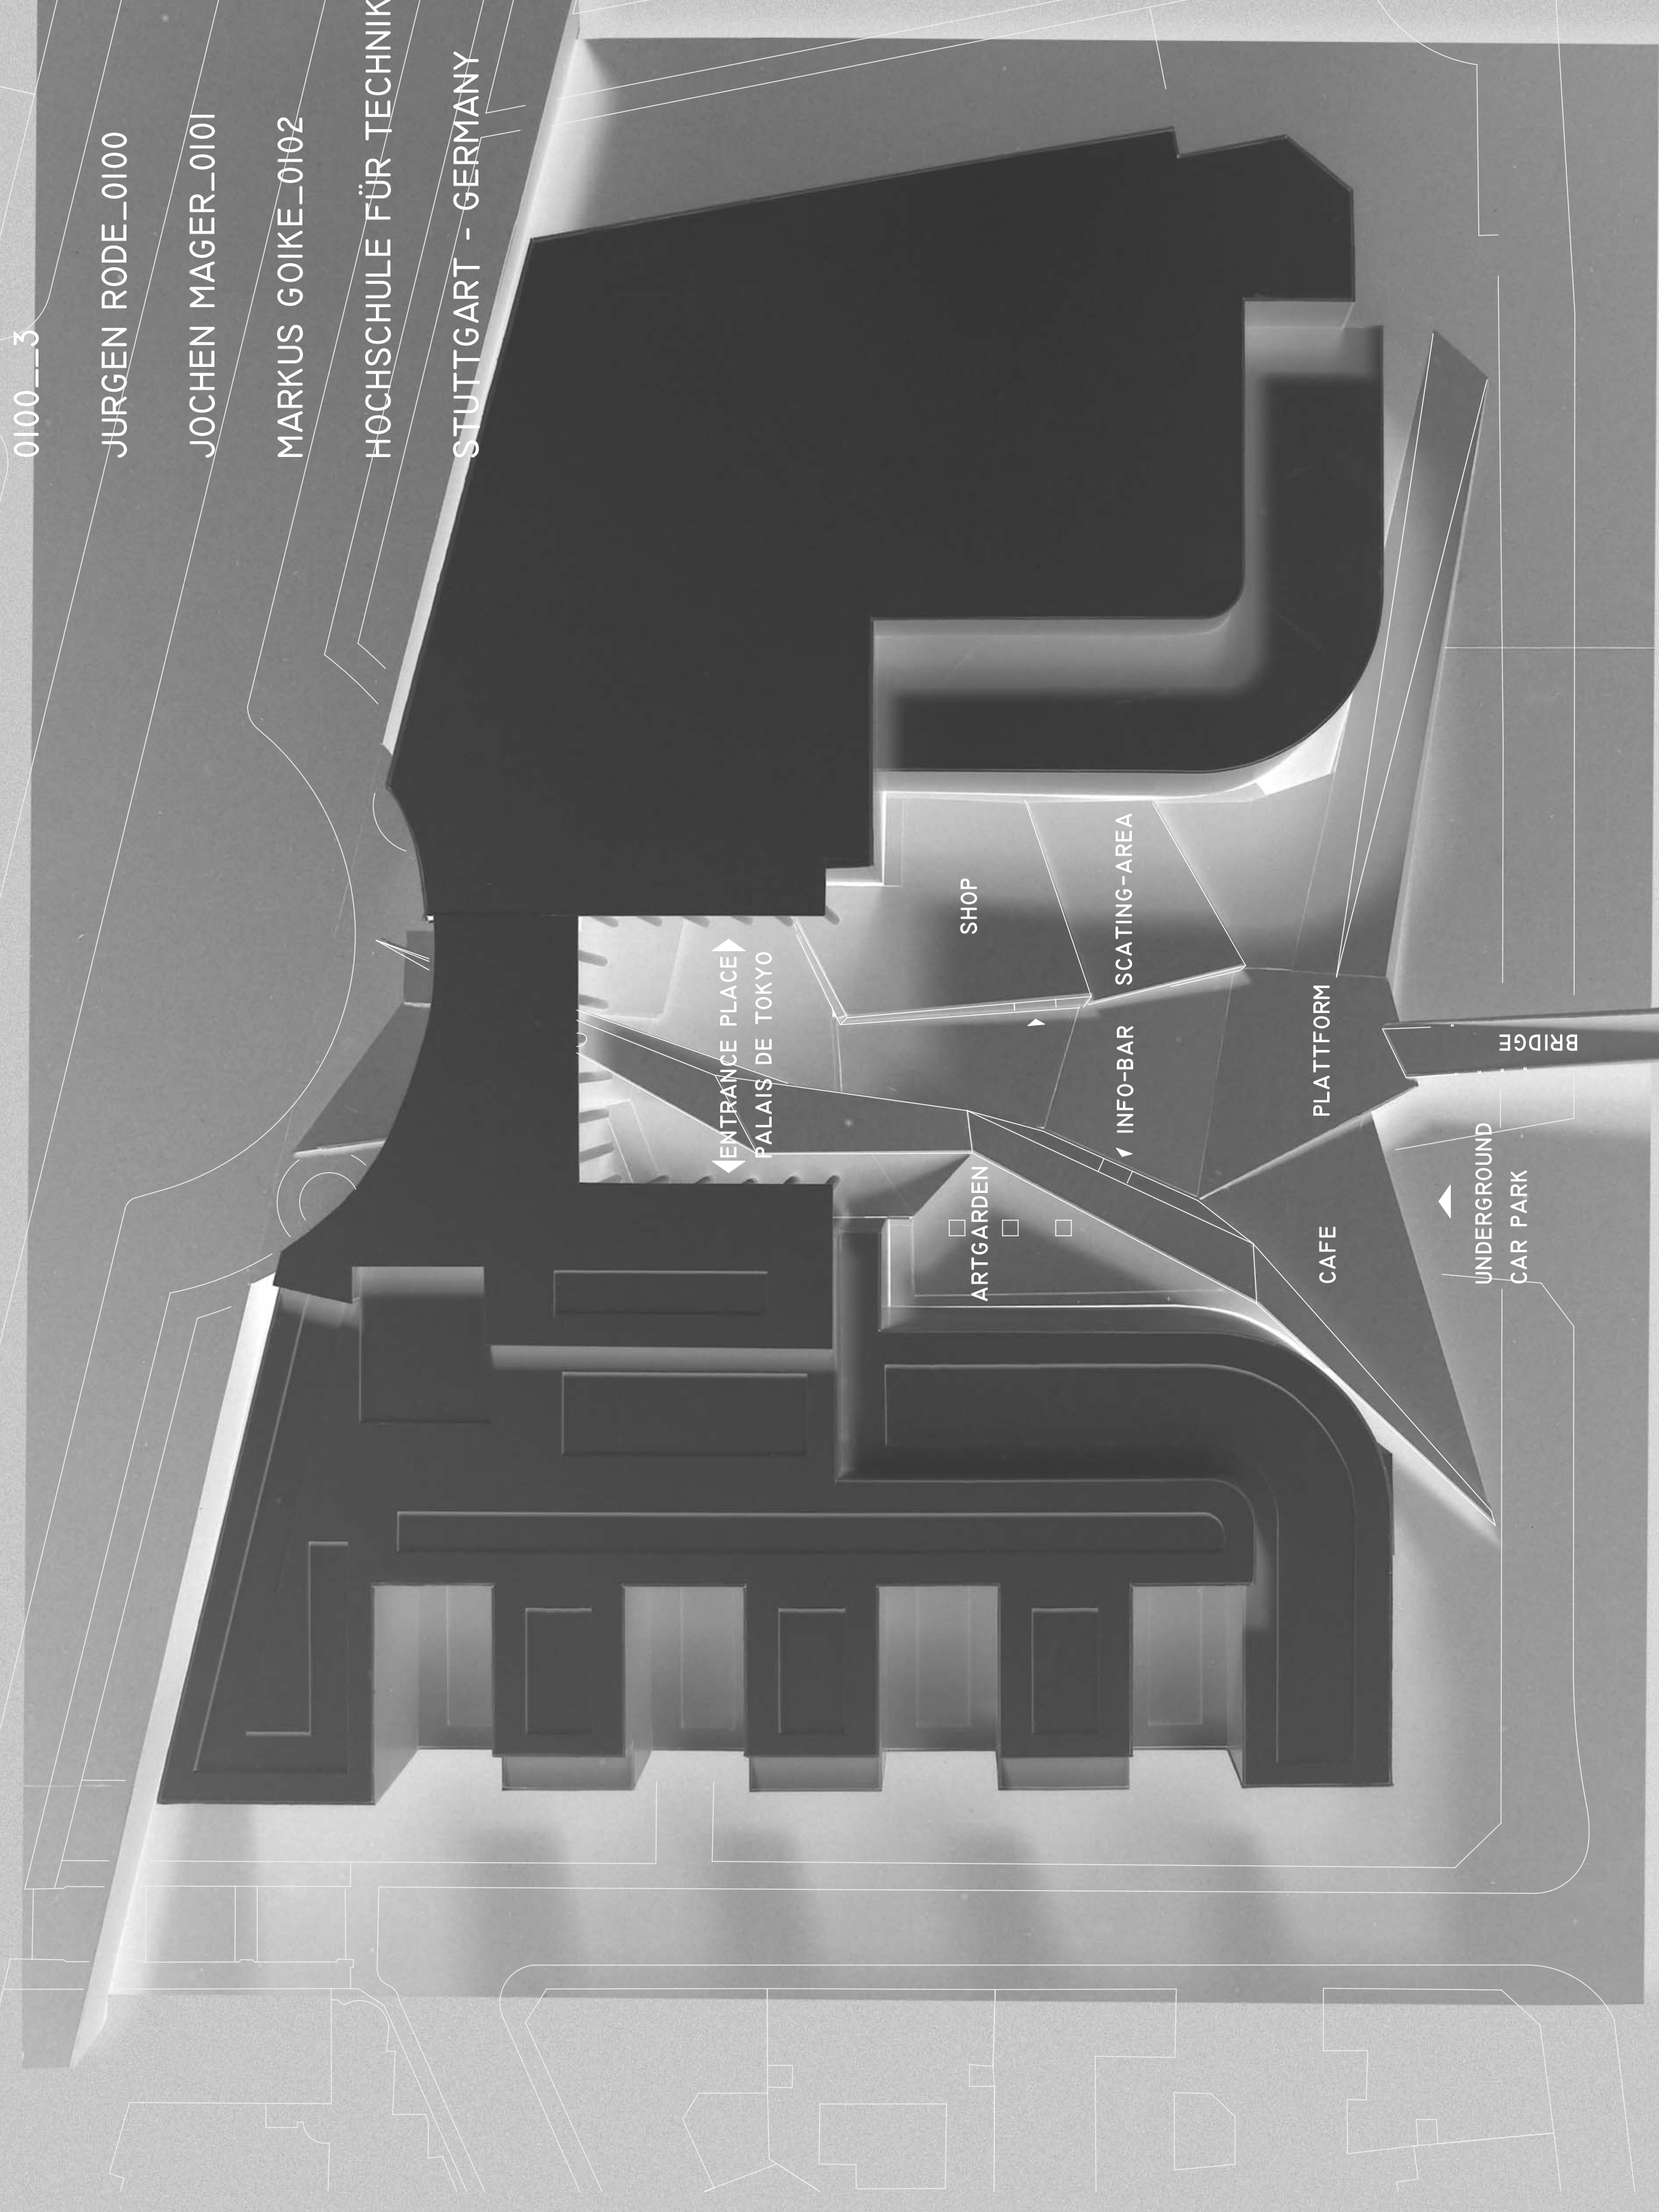

SCHINDLER AWARD
2005/2006
"ACCESS FOR ALL"
PALAIS DE TOKYO
PARIS - FRANCE

SPACE OF MOVEMENT

UNDERGROUND
CAR PARK
SCALE 1:1000

FLOOR PLAN
INFO-BAR
SCALE 1:200

SECTION
SCALE 1:500

TOP VIEW
SCALE 1:500

PERSPECTIVE 1

PERSPECTIVE 2